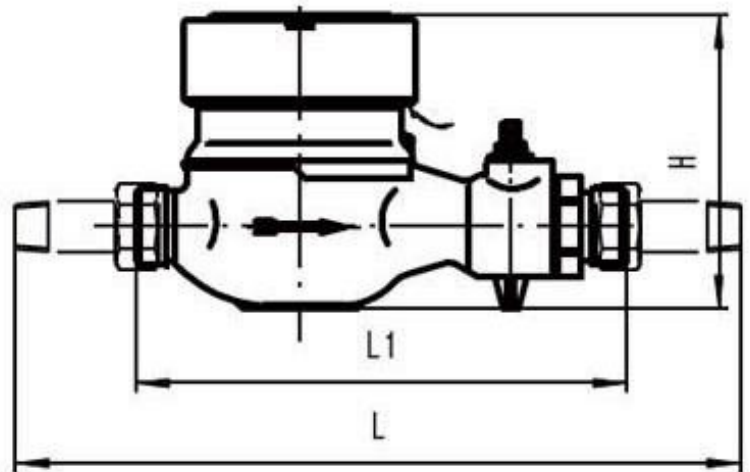

Metrological Parameters of different size

Size	DN15 1/2"	DN20 3/4"	DN25 1"
Overload flow rate Q4	3.13	5	7.87
Permanent flow rate Q3	2.5	4	6.3
Transitional flow rate Q2	0.04	0.064	0.1
Minimum flow rate Q1	0.025	0.04	0.063
Ratio "R" Q3/Q1	100	100	100

Features

- Maximum working pressure: 16 Bar
- Maximum pressure loss: 0.6 Bar
- Maximum reading: 99999
- Working temperature: <50°C
- Error: $Q1 \leq Q \leq Q2$ 5%;
   $Q2 \leq Q < Q4$ 2%

Meter Dimension

Size	DN15 1/2"	DN20 3/4"	DN25 1"
Length(L)	165/190	190	225/260
Width(W)	99	99	103
Height(H)	104	106	114
Connecting Thread	G3/4B	G1B	G1-1/4B